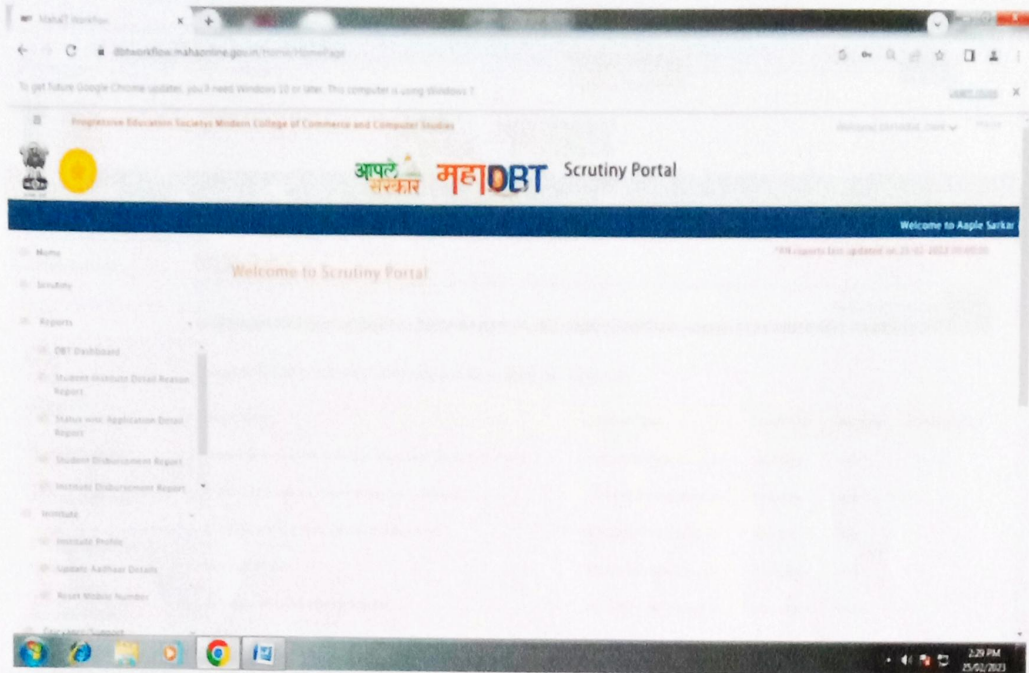

Clear Login