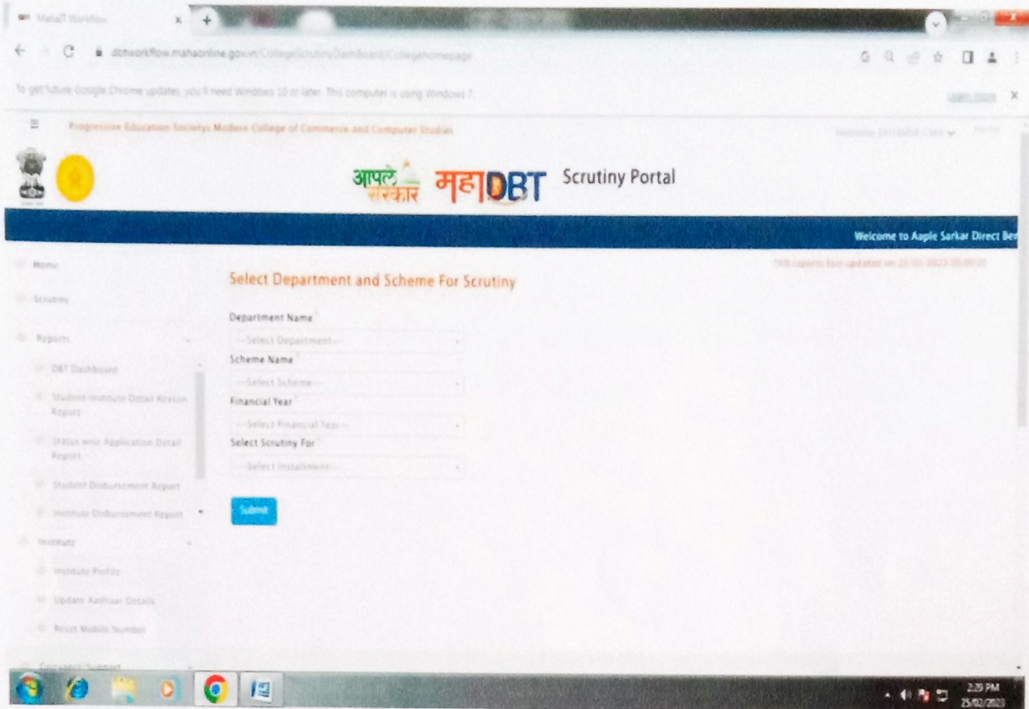

MAHADBT Scholarship Portal

(Signature)
Principal
P. E. Society's
Modern College of Commerce
and Computer Studies,
Nigdi, Pune - 411 044