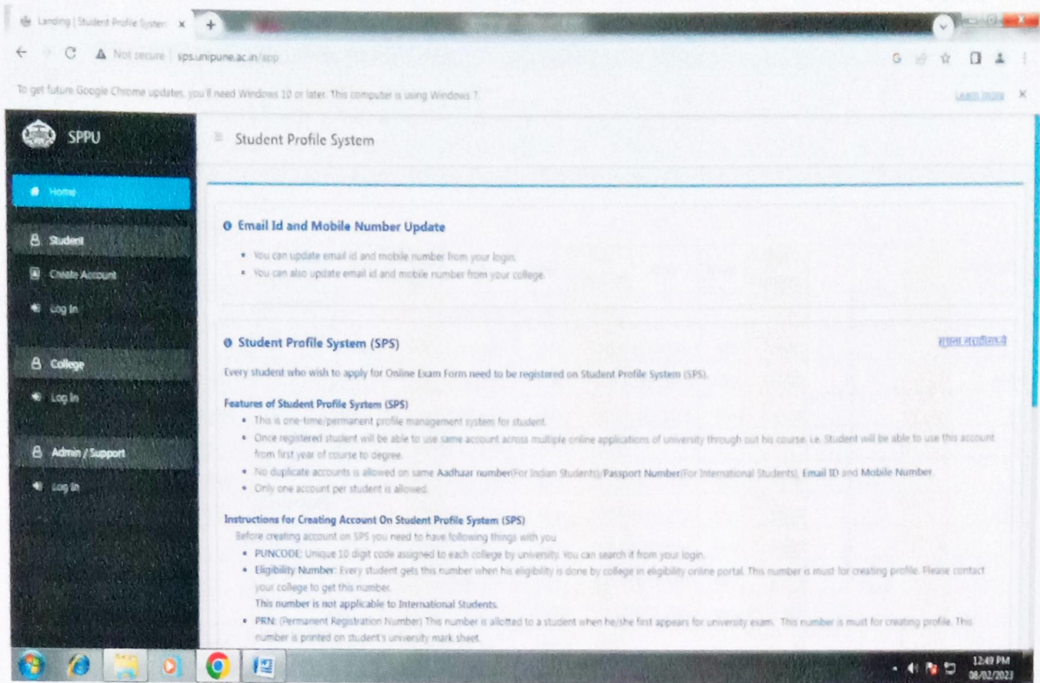

Student Profile Login Page