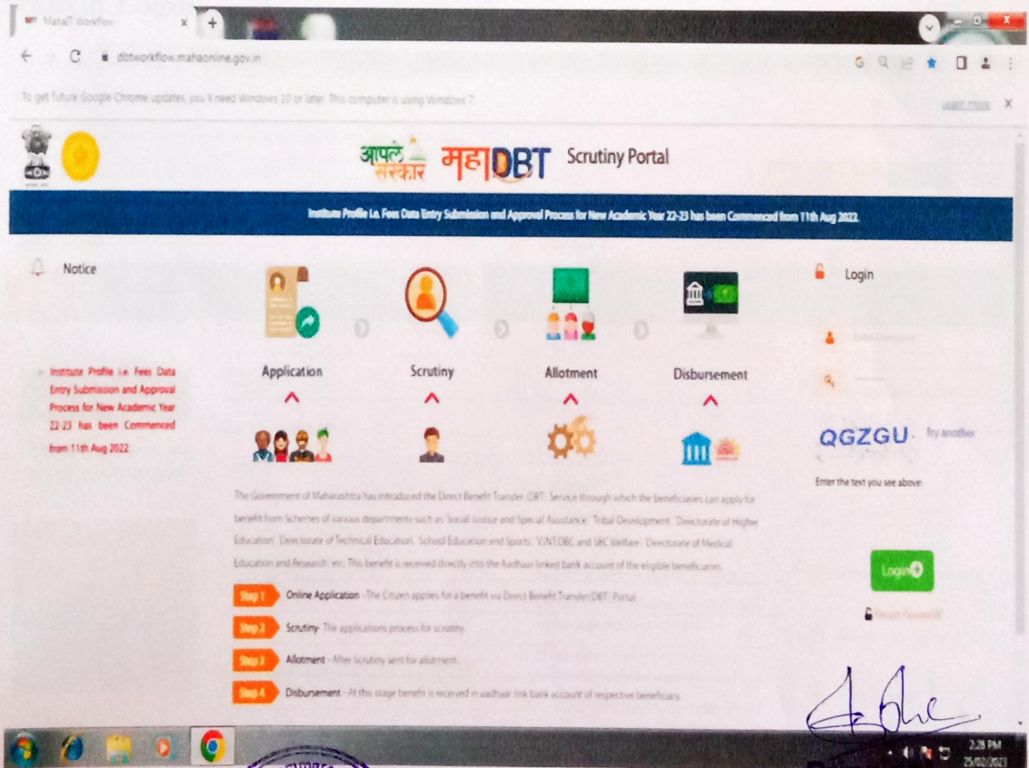

MAHADBT Scholarship Portal

(Signature)
Principal
P. E. Society's
Modern College of Commerce
and Computer Studies,
Nigdi, Pune - 411 044