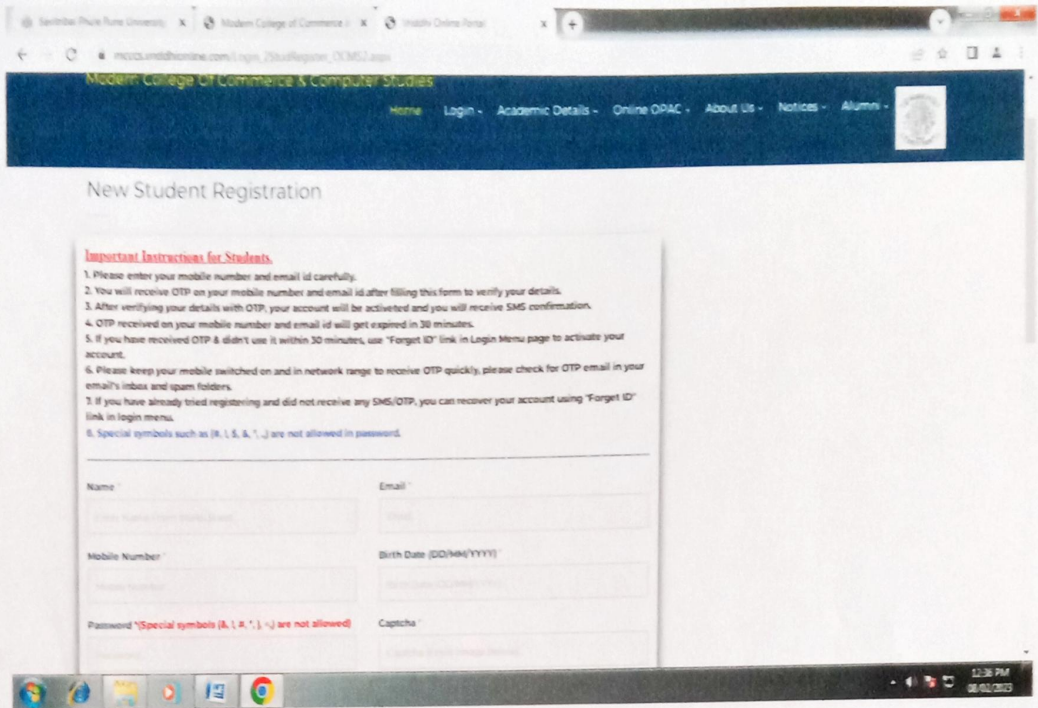

Screenshot of Account & Finance

Principal
P. E. Society's
Modern College of Commerce
and Computer Studies,
Nigdi, Pune - 411 044