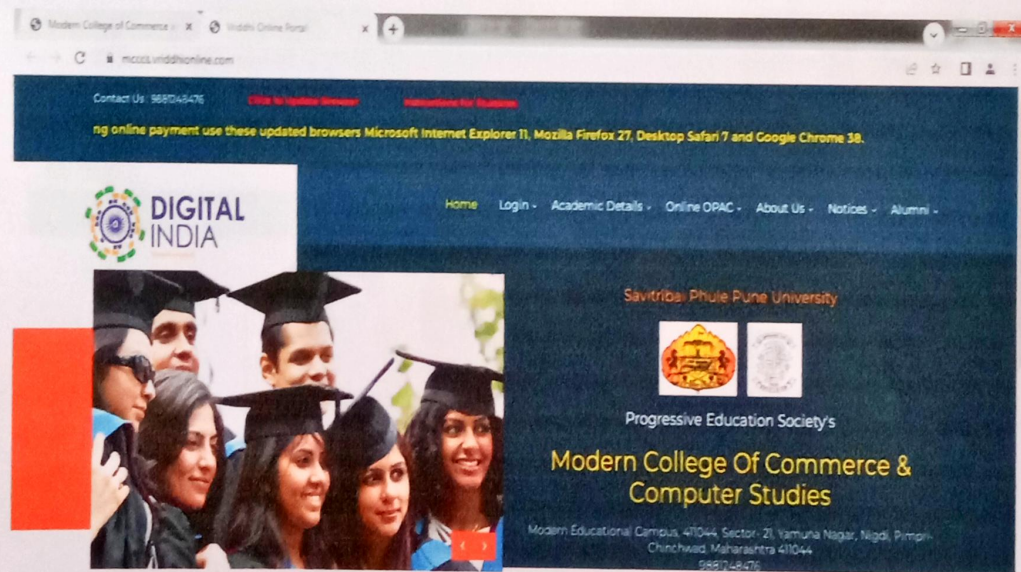

Screenshot of College Website

P. E. Society's
Principal
P. E. Society's
Modern College of Commerce
and Computer Studies,
Nigdi, Pune - 411 044

Screenshot of E-Admission

Click on following video links to understand admission form, merit form filling and fee

Principal
P. E. Society's
Modern College of Commerce
and Computer Studies,
Nigdi, Pune - 411 044

MAHADBT Scholarship Portal

(Signature)
Principal
 P. E. Society's
 Modern College of Commerce
 and Computer Studies,
 Nigdi, Pune - 411 044