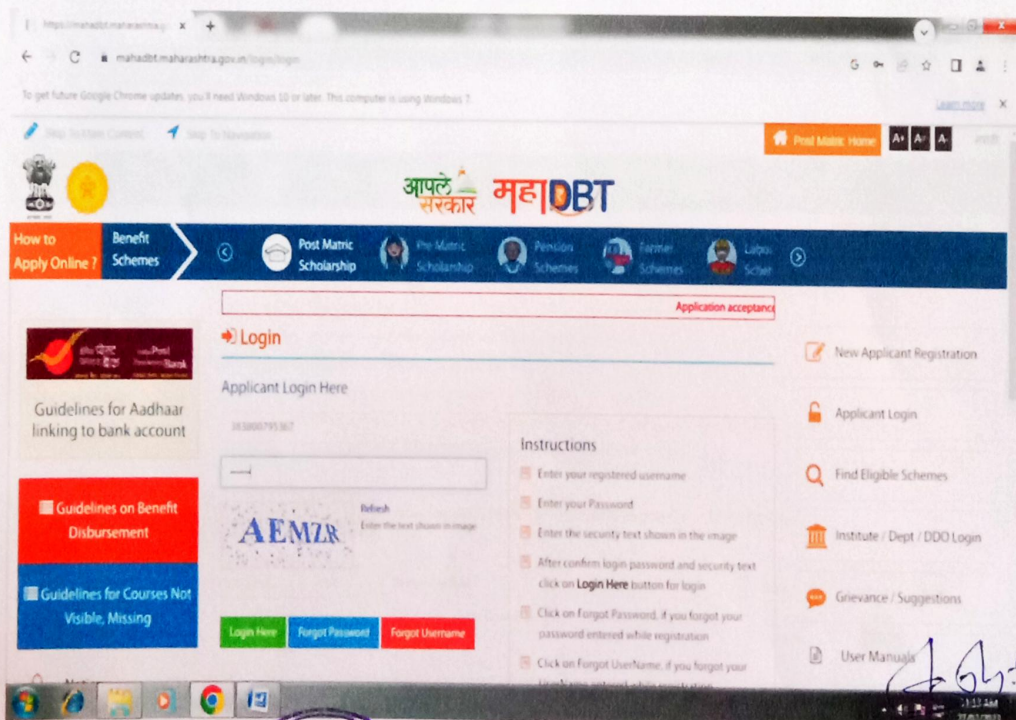

Student Login

Principal
P. E. Society's
Modern College of Commerce
and Computer Studies,
Nigdi, Pune - 411 044