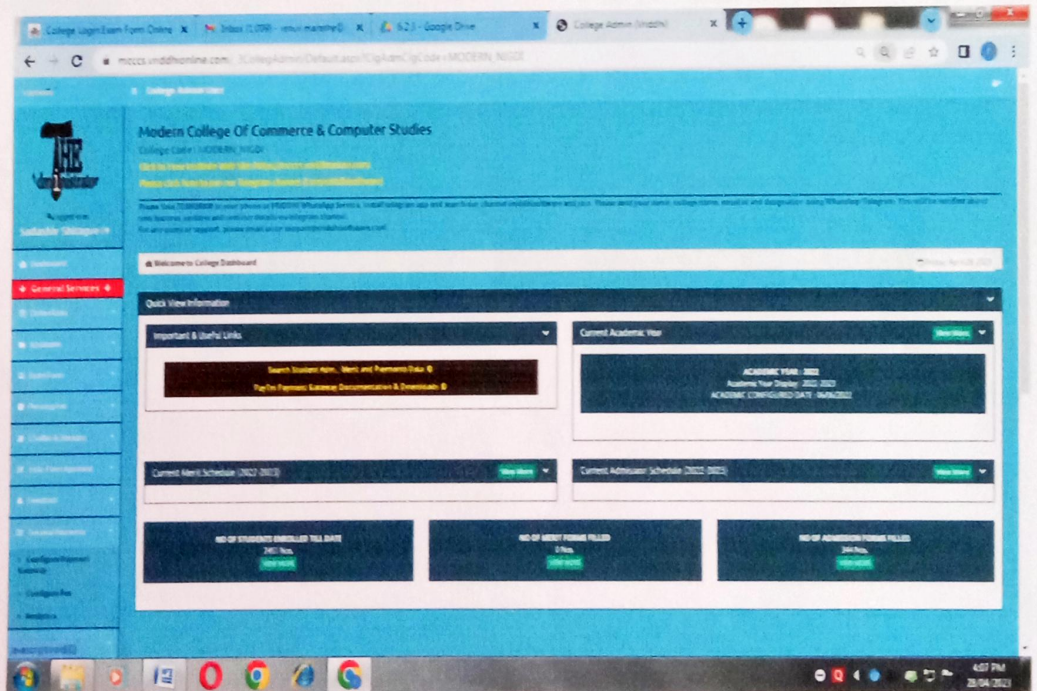

Screenshot of Account & Finance

Principal
P. E. Society's
Modern College of Commerce
and Computer Studies,
Nigdi, Pune - 411 044