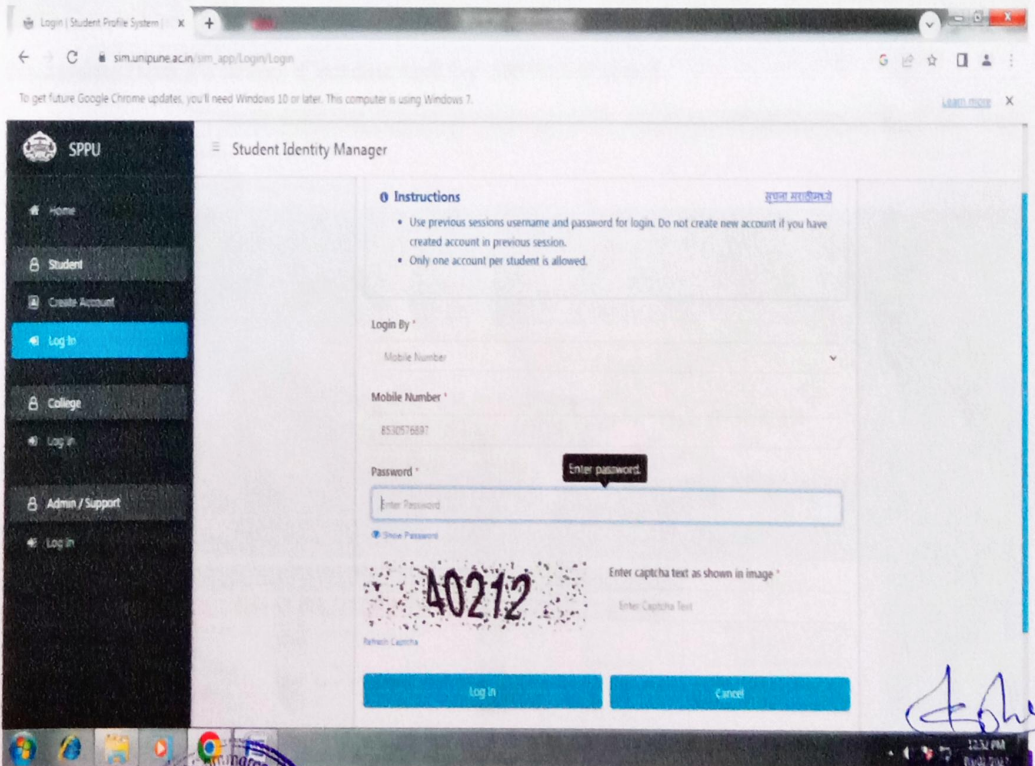

Student Profile

P. E. Society's
Modern College of Commerce
and Computer Studies,
Nigdi, Pune - 411 044